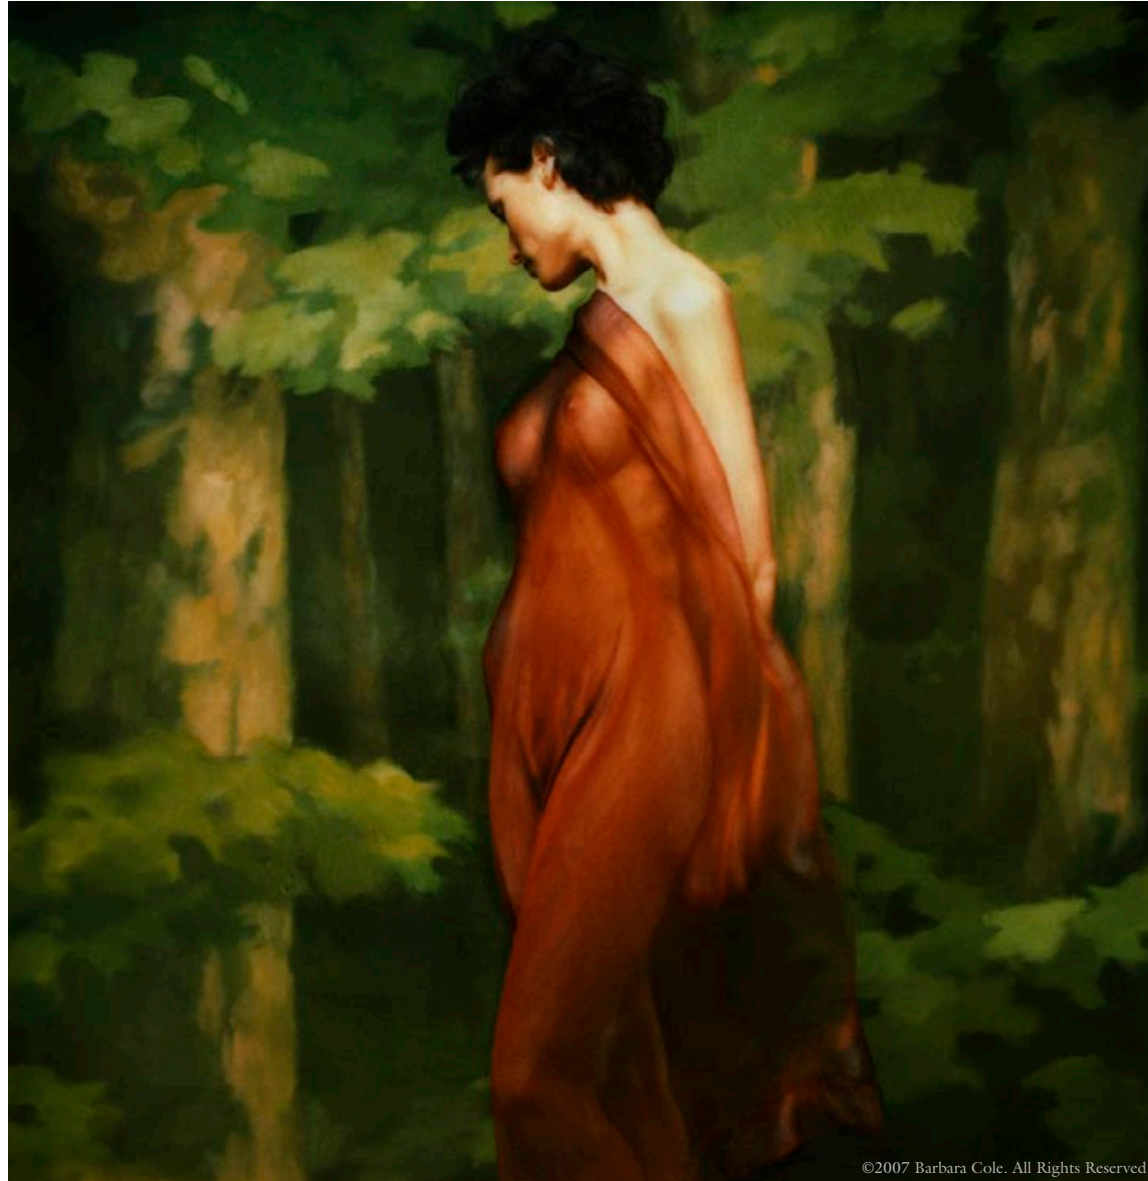

---

ORIENTALIST

Archival Pigment Ink Print  
*signed*, Barbara Cole

THE IRIS GALLERY OF FINE ART IMAGES  
[alison@irisgallery.net](mailto:alison@irisgallery.net)  
413.644.0045

---

MONOLOGUE

Archival Pigment Ink Print  
*signed*, Barbara Cole