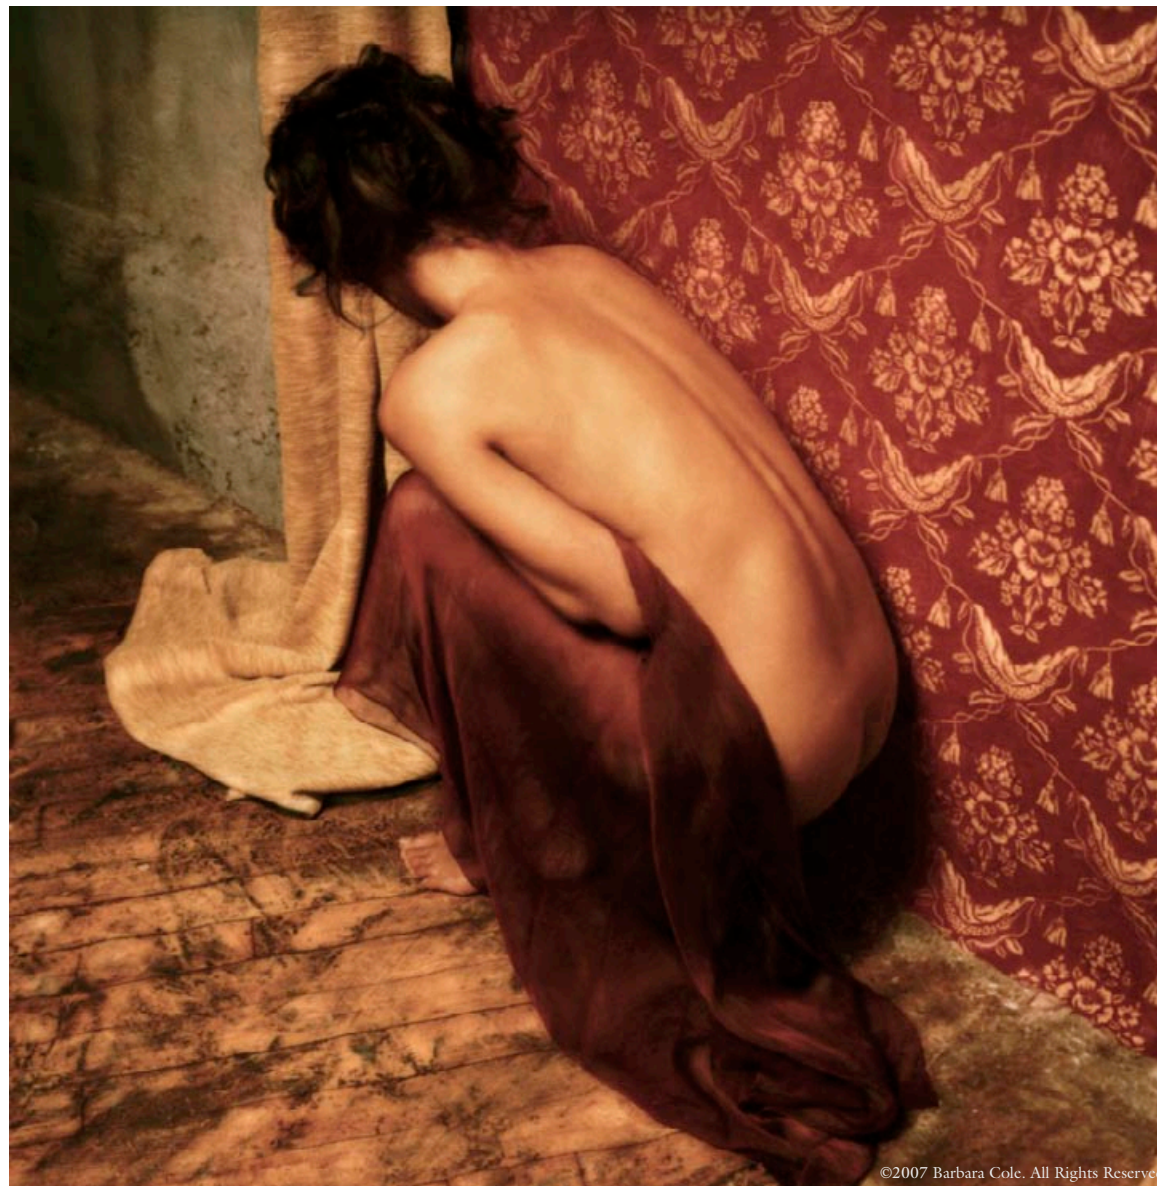

THE IRIS GALLERY OF FINE ART IMAGES
alison@irisgallery.net
413.644.0045

WITHOUT PRETENSE

Archival Pigment Ink Print
signed, Barbara Cole

©2007 Barbara Cole. All Rights Reserved