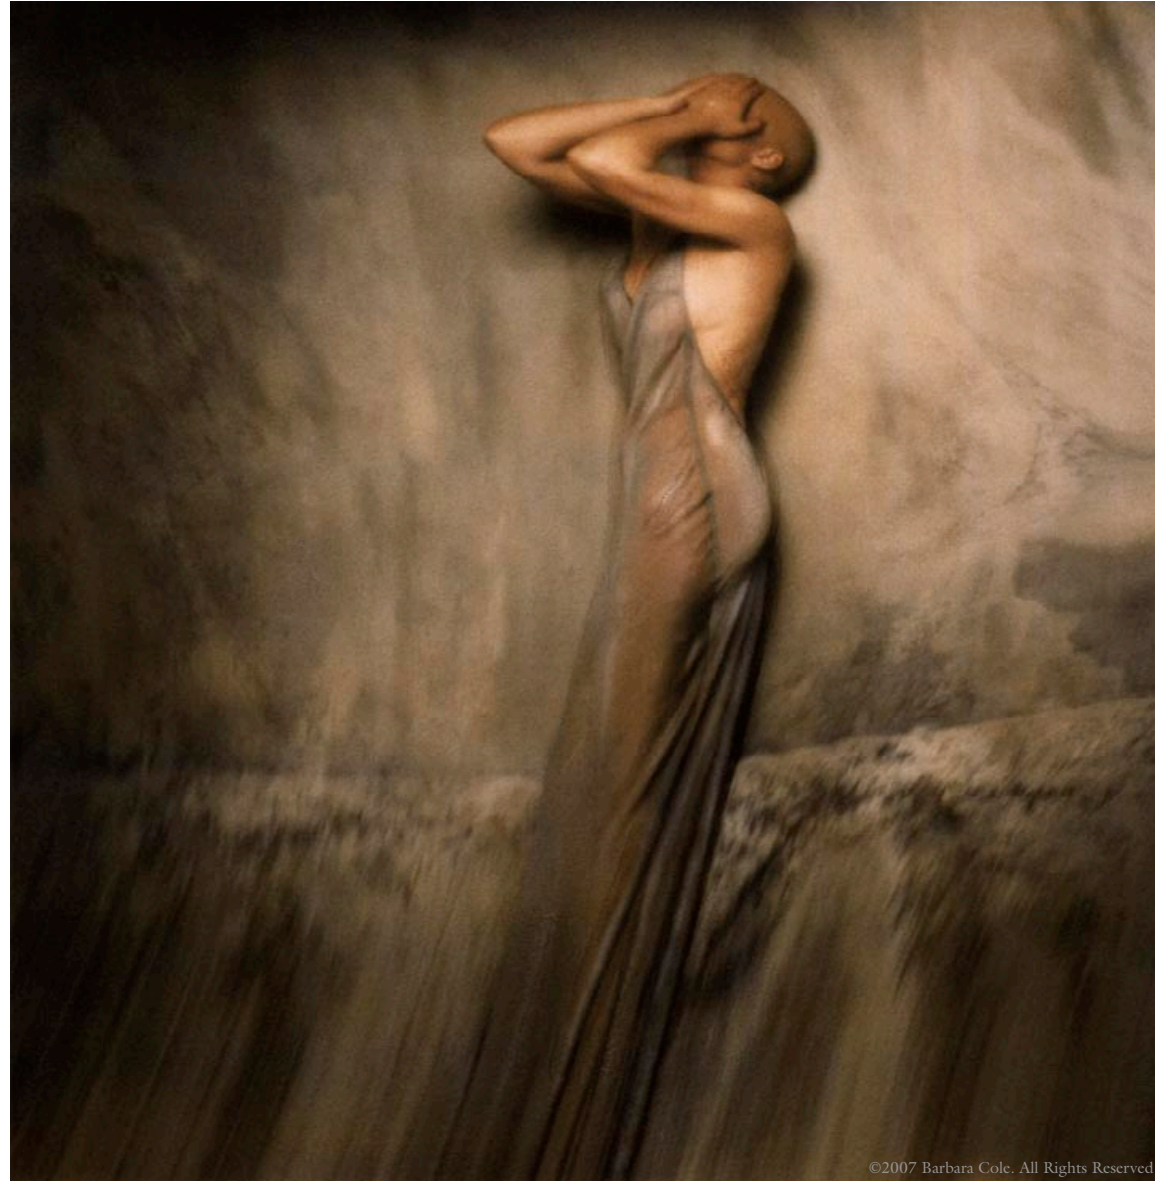

©2007 Barbara Cole. All Rights Reserved

THE IRIS GALLERY OF FINE ART IMAGES  
[alison@irisgallery.net](mailto:alison@irisgallery.net)  
413.644.0045

---

BODY BETRAYED

Archival Pigment Ink Print  
*signed*, Barbara Cole