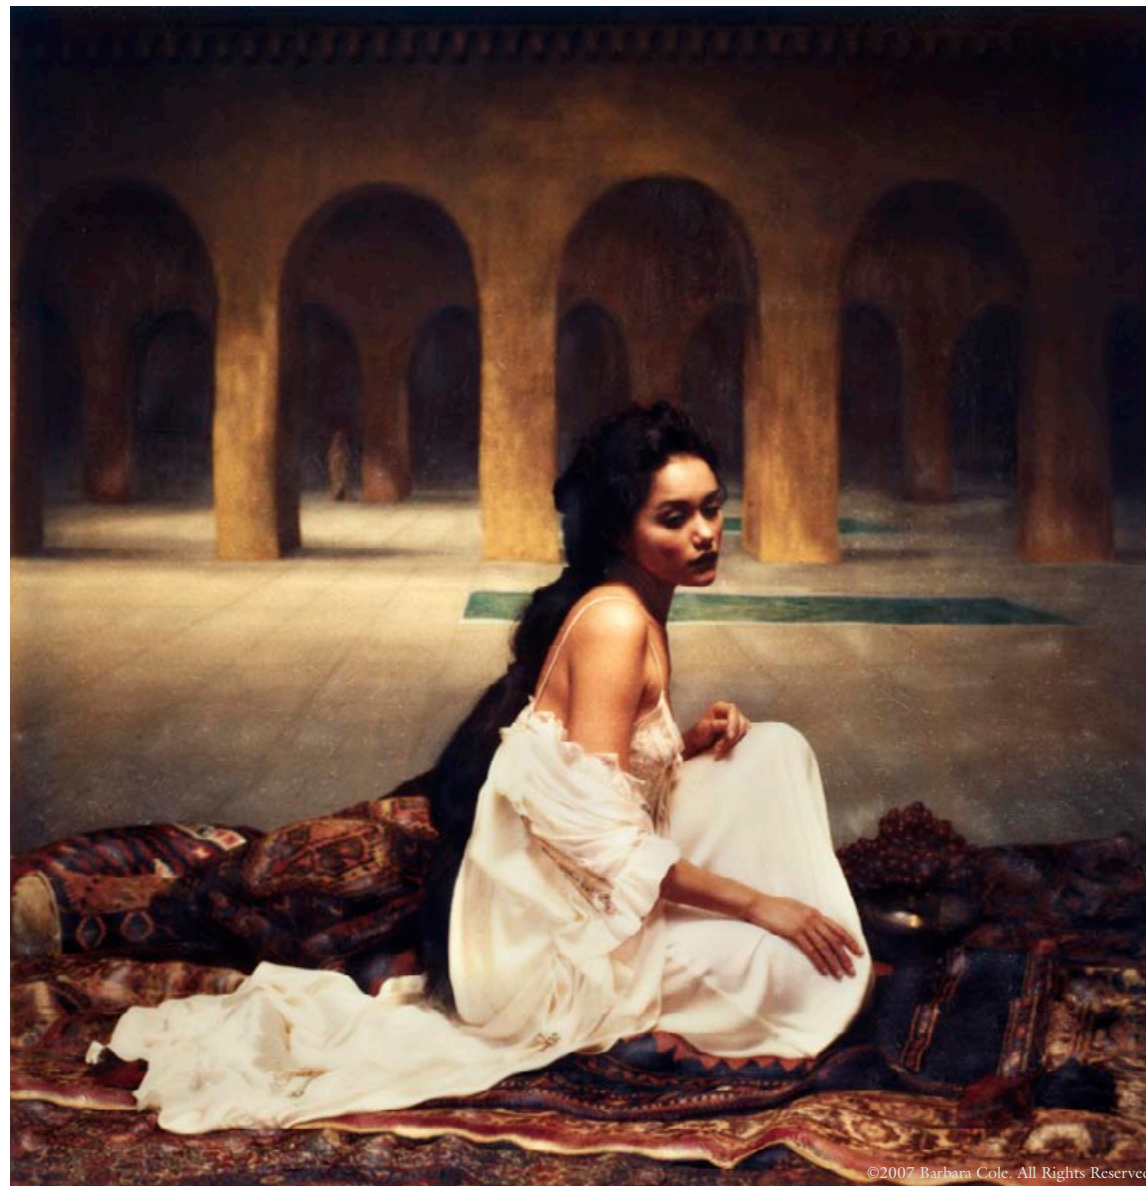

THE IRIS GALLERY OF FINE ART IMAGES
alison@irisgallery.net
413.644.0045

ORIENTALIST

Archival Pigment Ink Print
signed, Barbara Cole