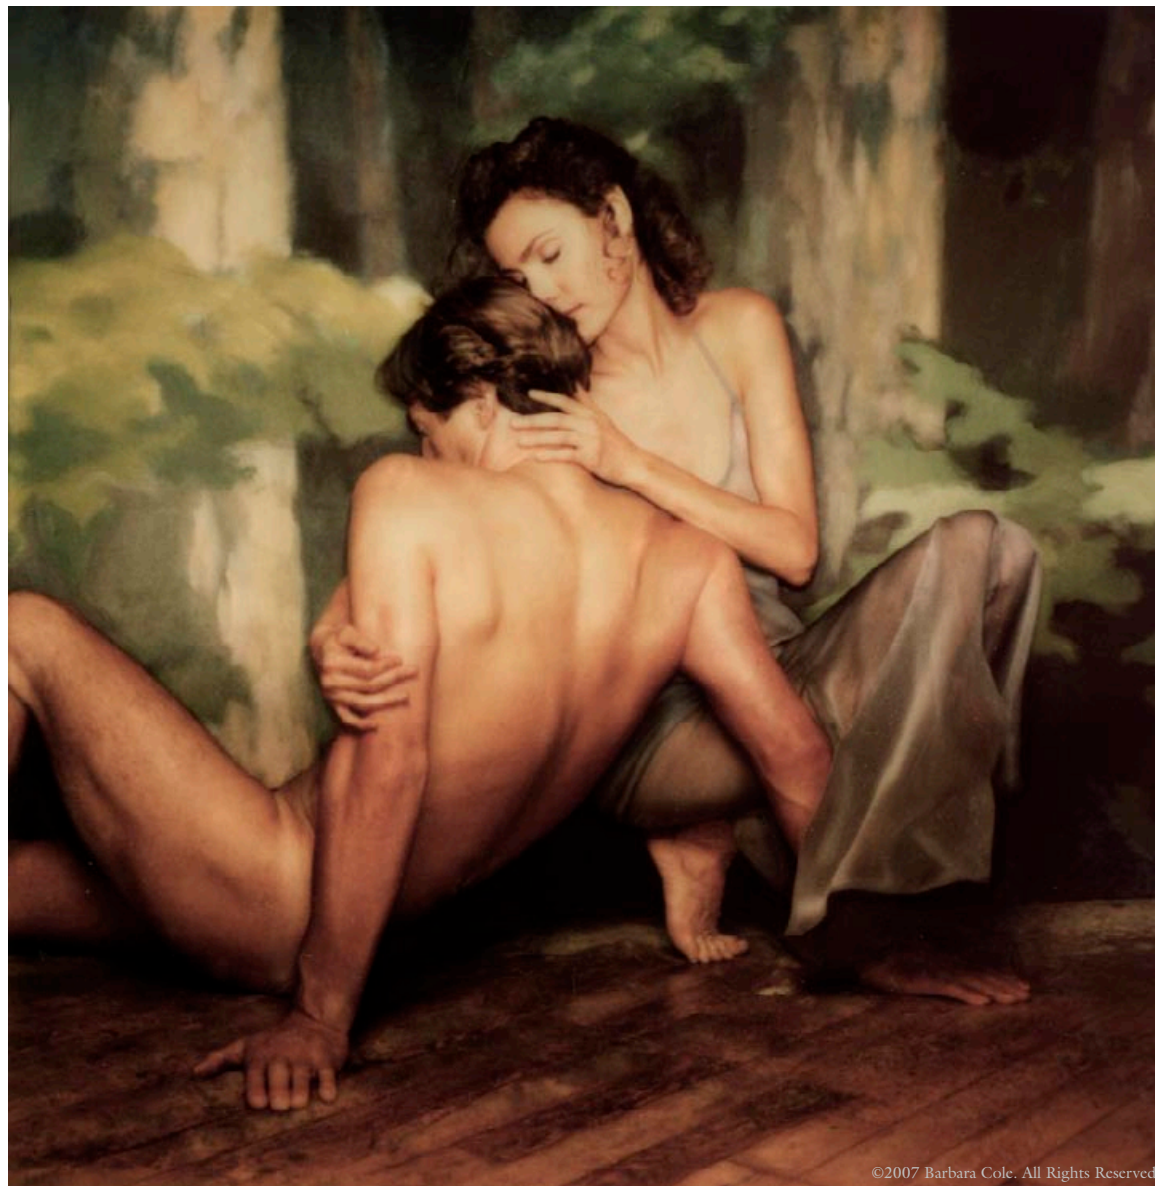

THE IRIS GALLERY OF FINE ART IMAGES
alison@irisgallery.net
413.644.0045

EMBRACE

Archival Pigment Ink Print
signed, Barbara Cole

©2007 Barbara Cole. All Rights Reserved