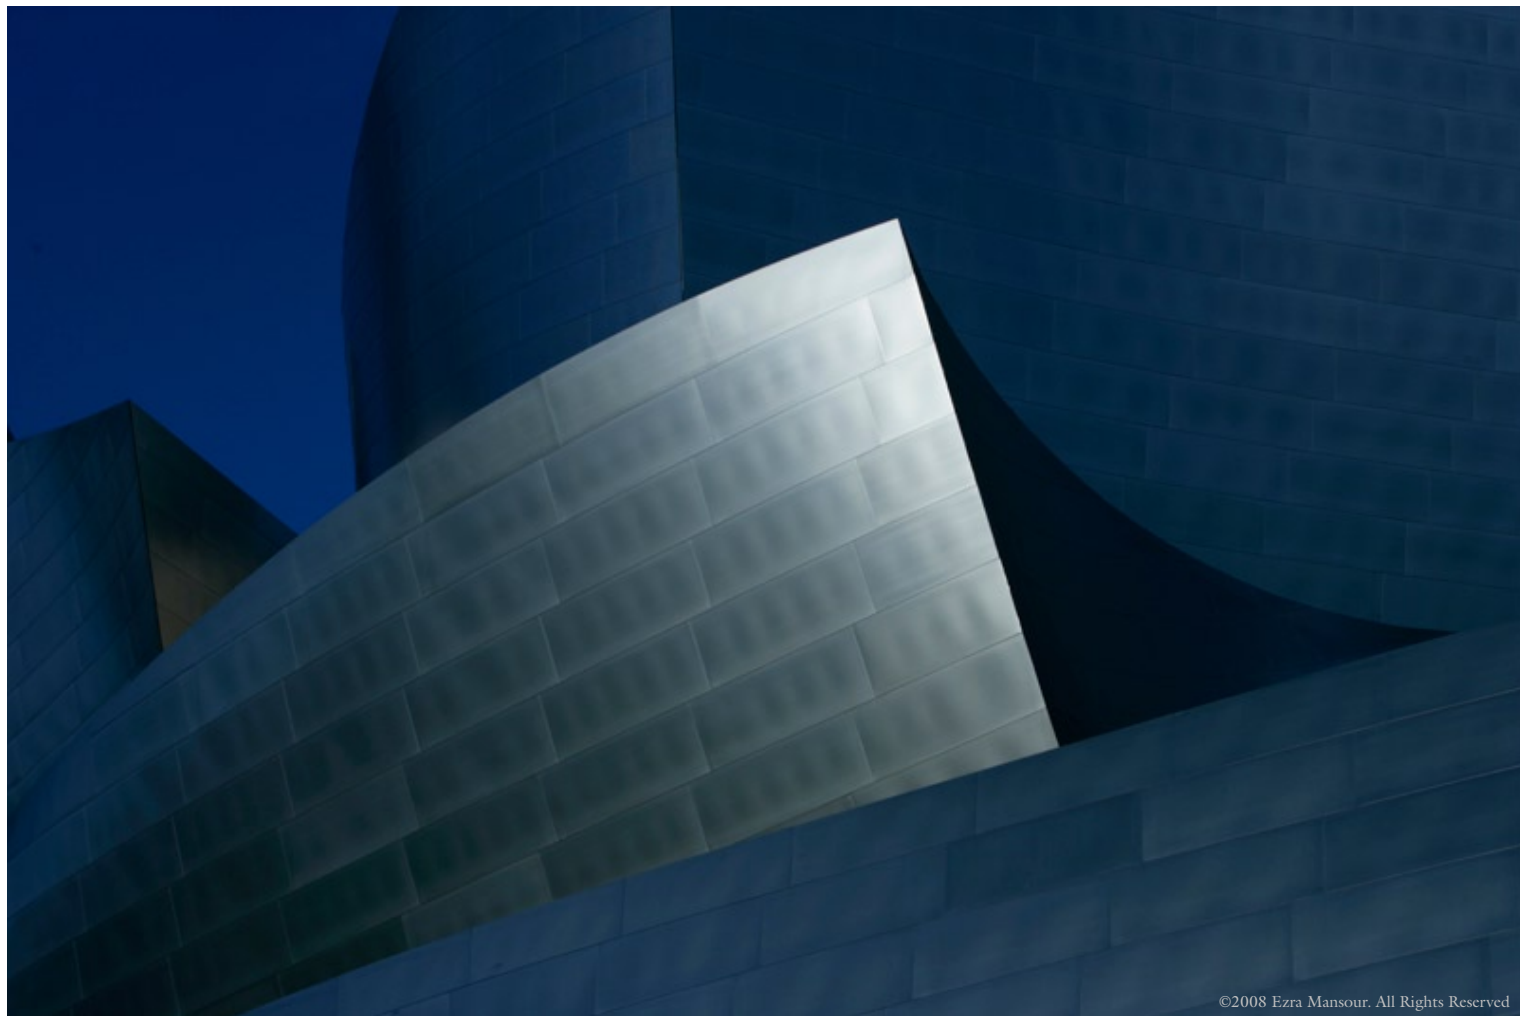

THE IRIS GALLERY OF FINE ART
alison@irisgallery.net
413.644.0045 | 617.895.8951

BENDING STEEL 5

Archival Pigment Ink Print - *Giclée*
signed, Ezra Mansour (Gozo)

©2008 Ezra Mansour. All Rights Reserved