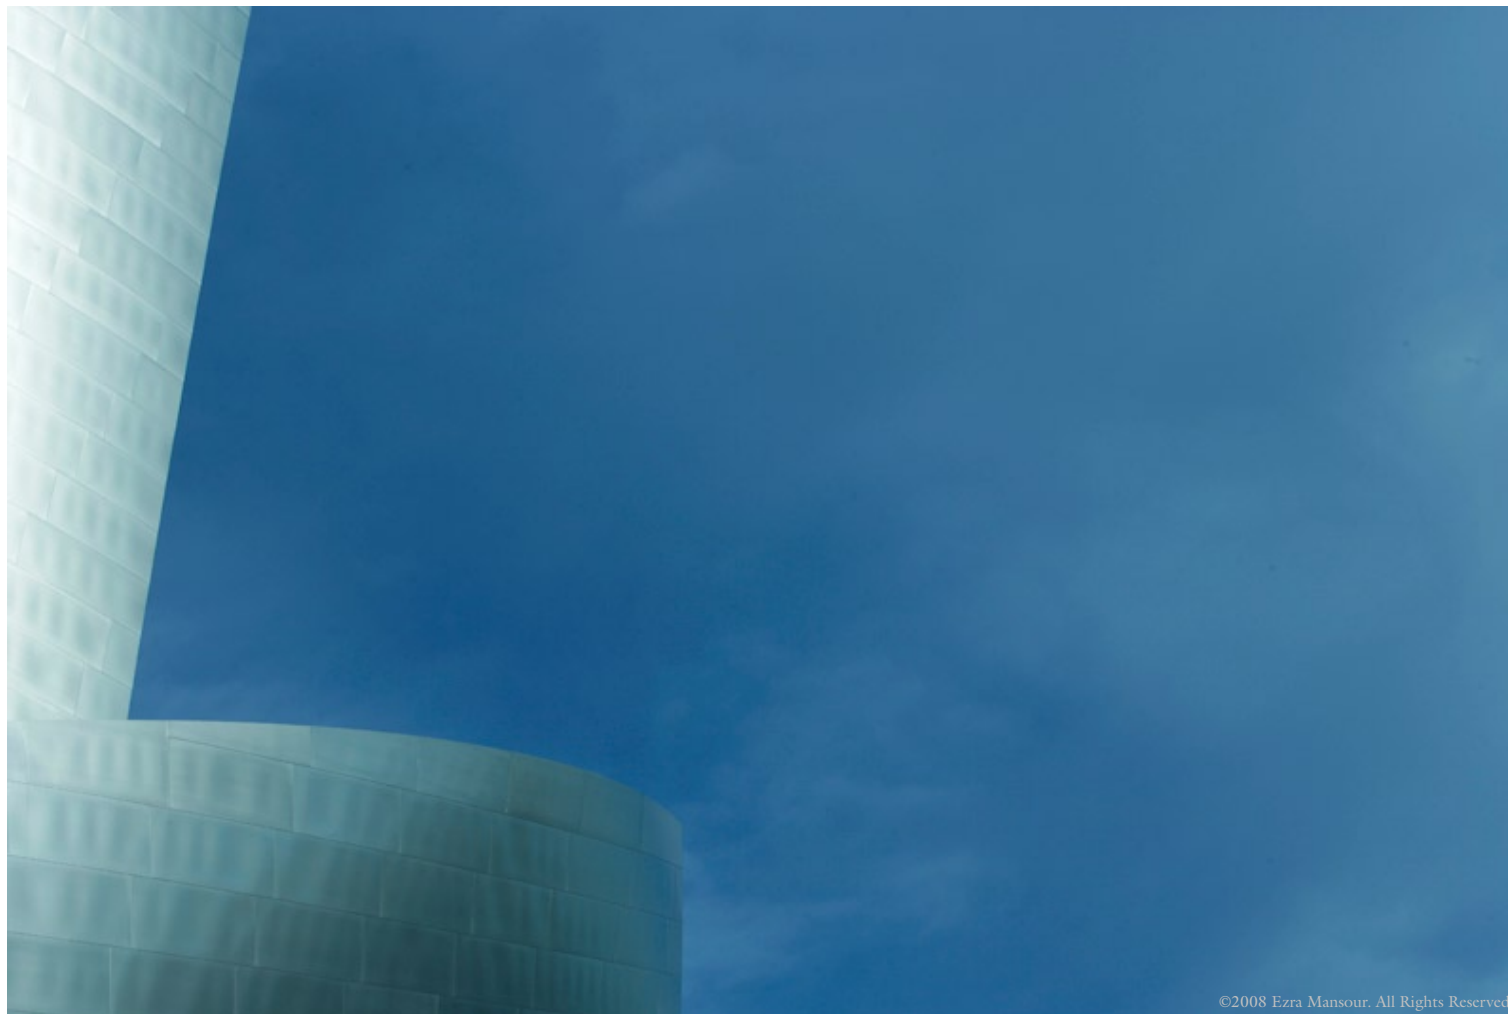

THE IRIS GALLERY OF FINE ART
alison@irisgallery.net
413.644.0045 | 617.895.8951

BENDING STEEL 4

Archival Pigment Ink Print - *Giclée*
signed, Ezra Mansour (Gozo)

©2008 Ezra Mansour. All Rights Reserved