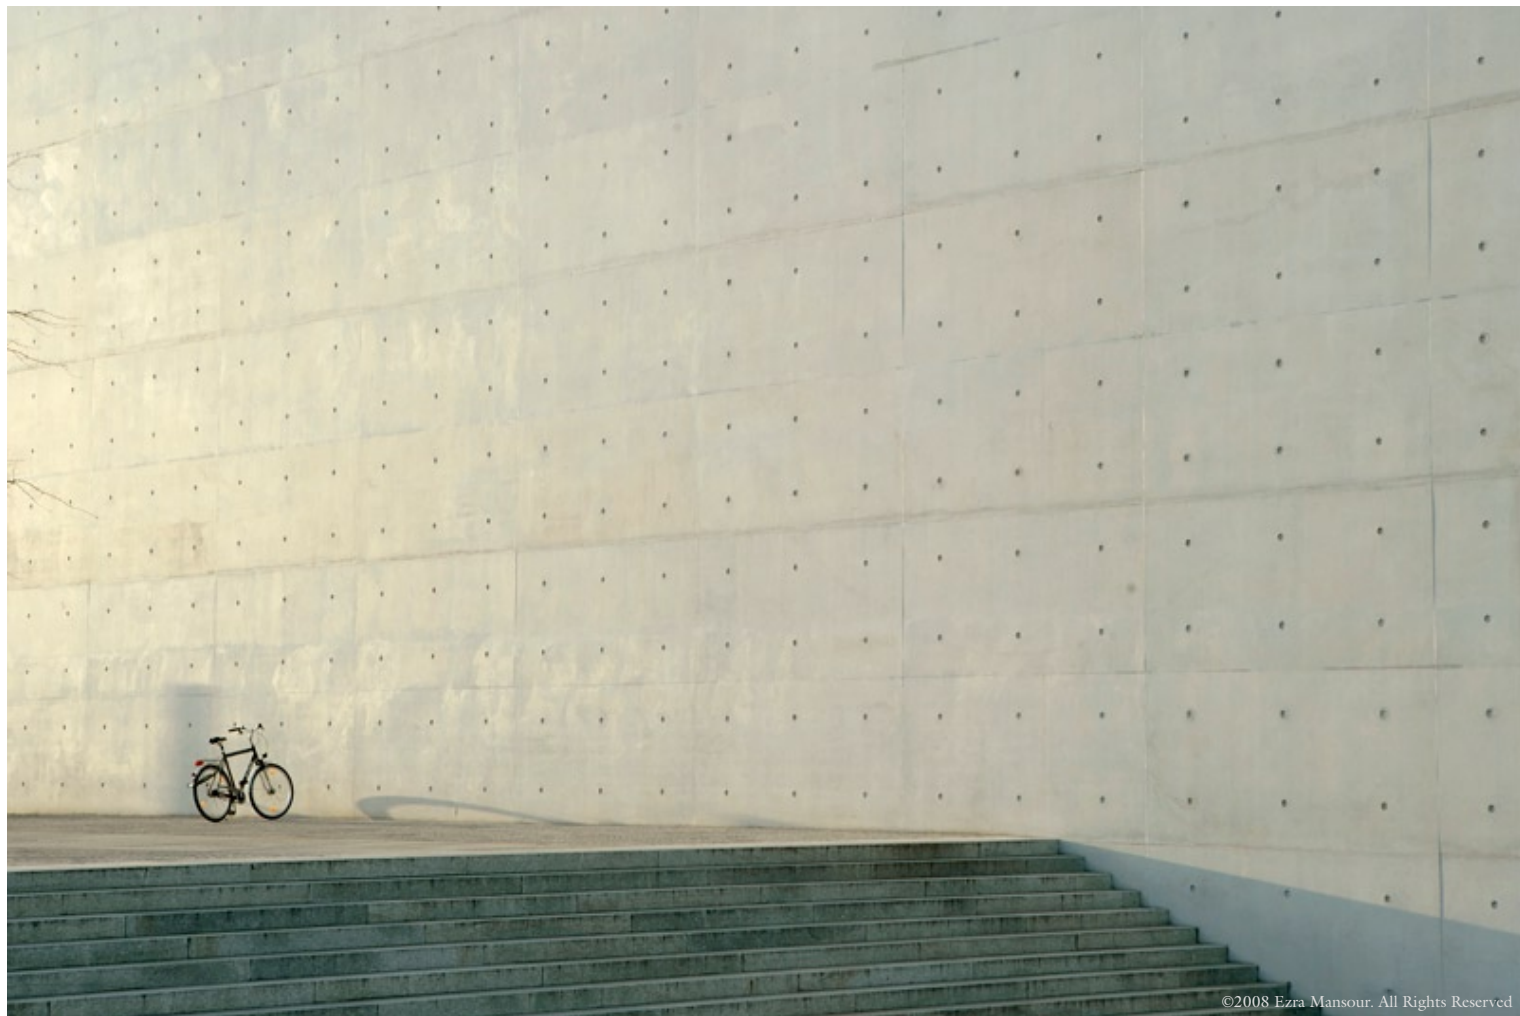

Ezra Mansour – Walls

The Iris Gallery of Fine Art Photography
413.644.0045 | 617-895-8951

THE IRIS GALLERY OF FINE ART
alison@irisgallery.net
413.644.0045 | 617.895.8951

LONELY BICYCLE

Archival Pigment Ink Print - *Giclée*
signed, Ezra Mansour (Gozo)