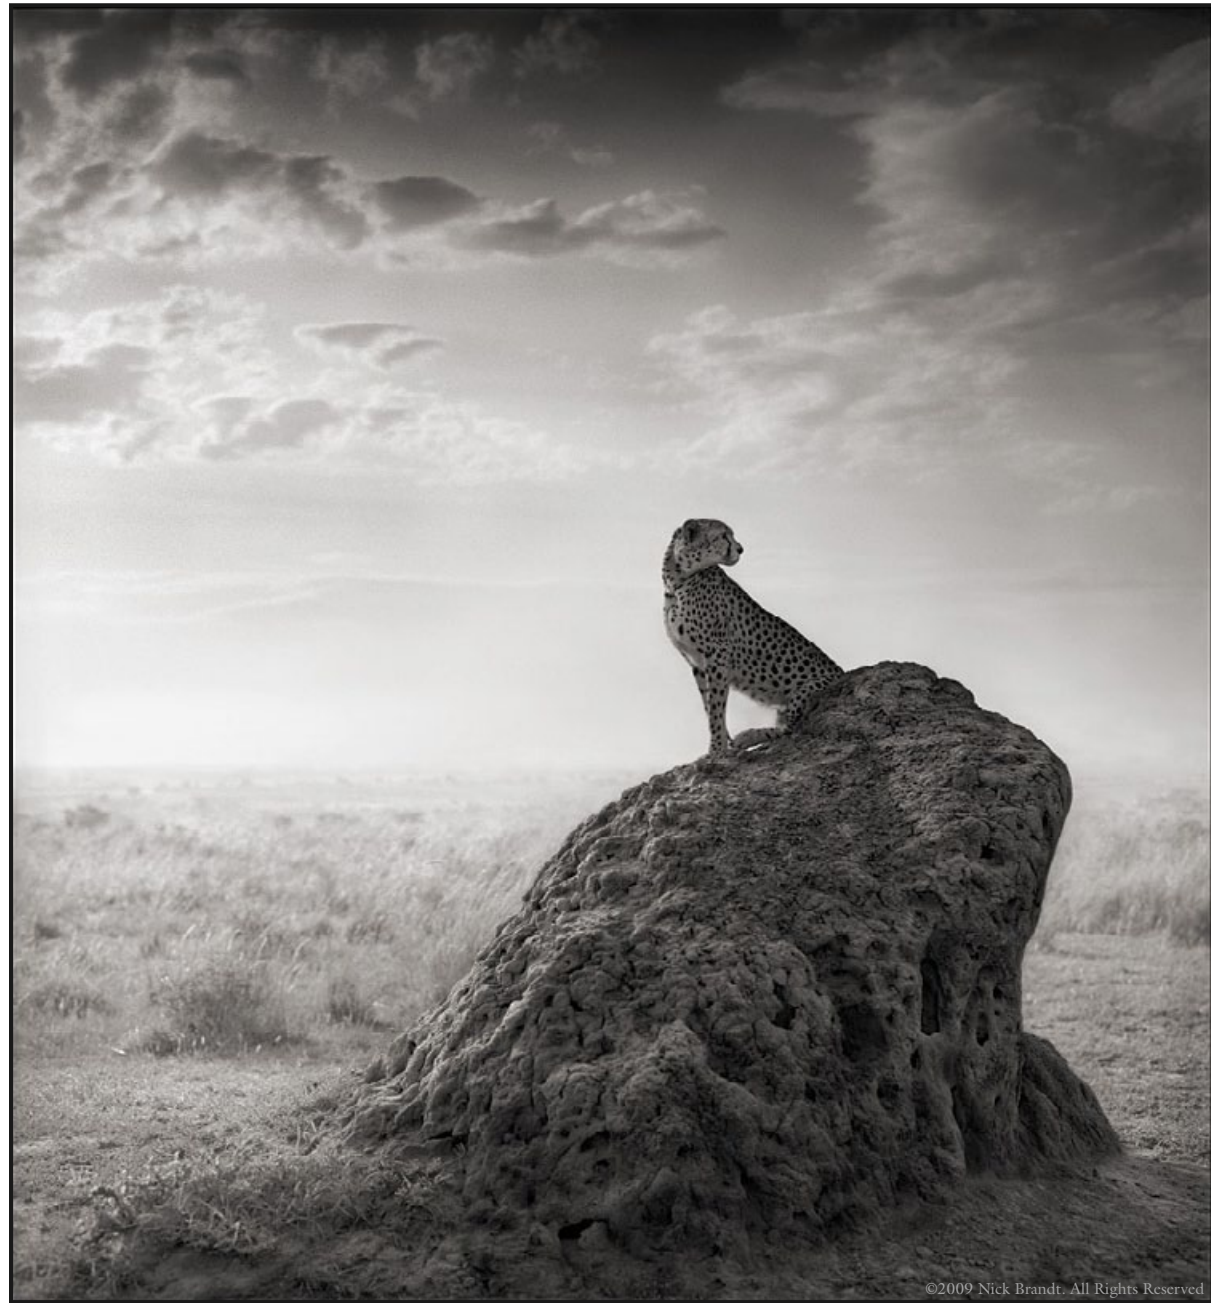

THE IRIS GALLERY OF FINE ART
alison@irisgallery.net
413.429.6878 | 617.895.8951

CHEETAH ON TERMITE MOUND

Archival Pigment Ink Print
signed, Nick Brandt

©2009 Nick Brandt. All Rights Reserved