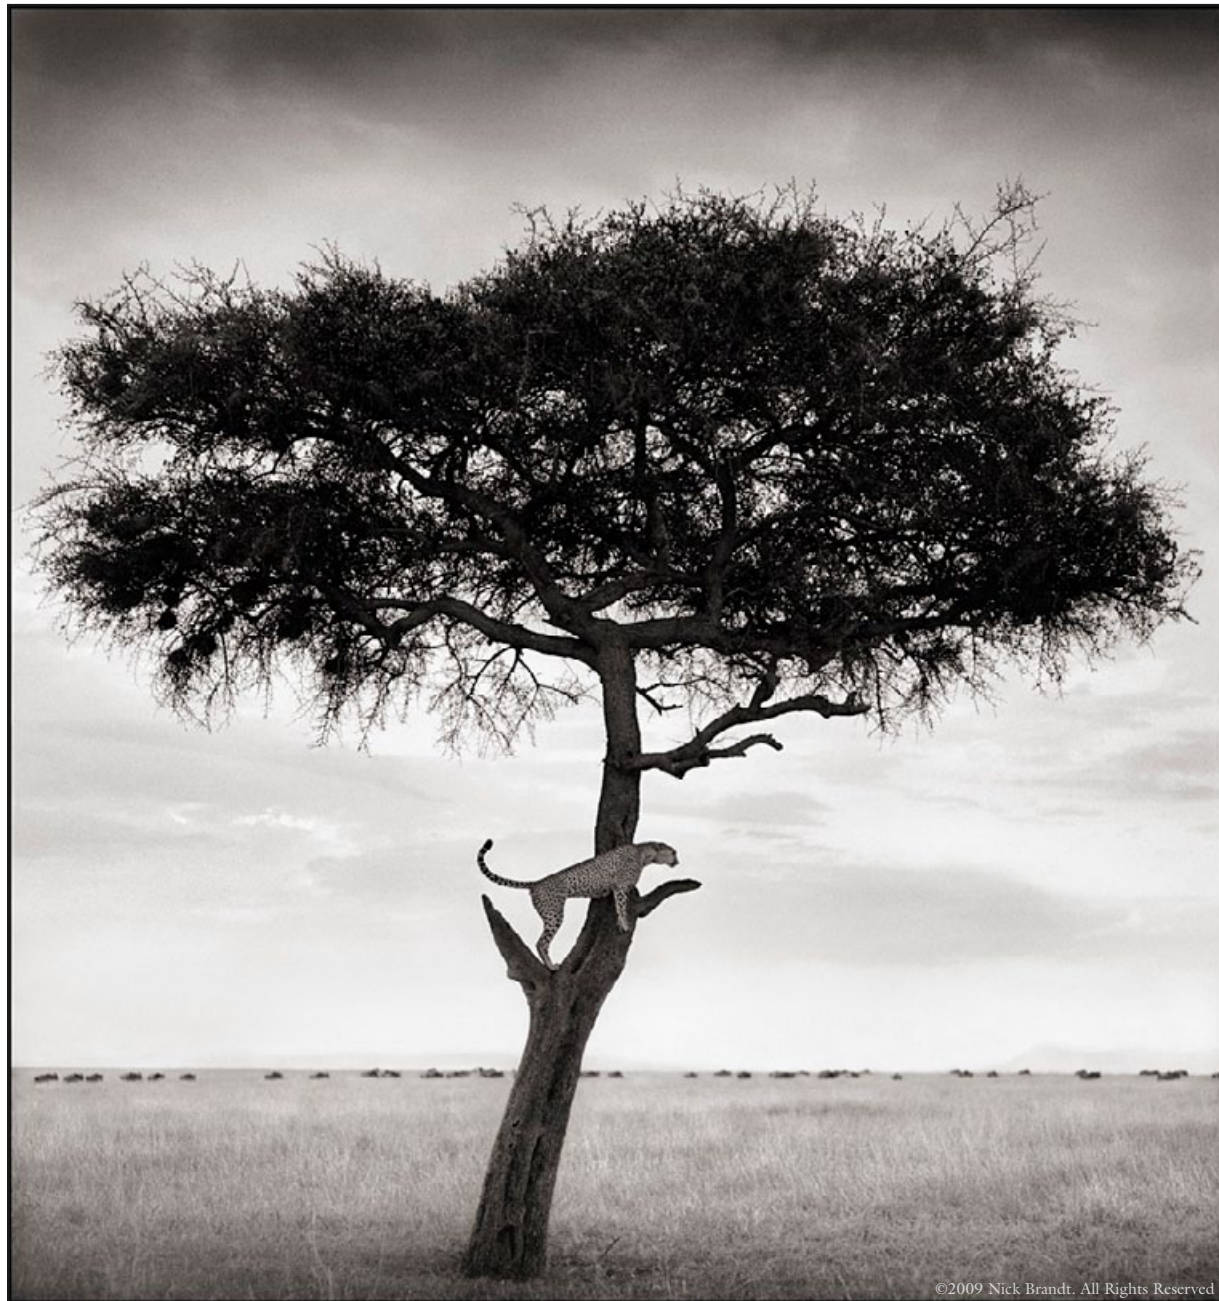

CHEETAH & CUBS LYING ON ROCK
Archival Pigment Ink Print
signed, Nick Brandt

THE IRIS GALLERY OF FINE ART
alison@irisgallery.net
413.429.6878 | 617.895.8951

CHEETAH IN TREE

Archival Pigment Ink Print
signed, Nick Brandt