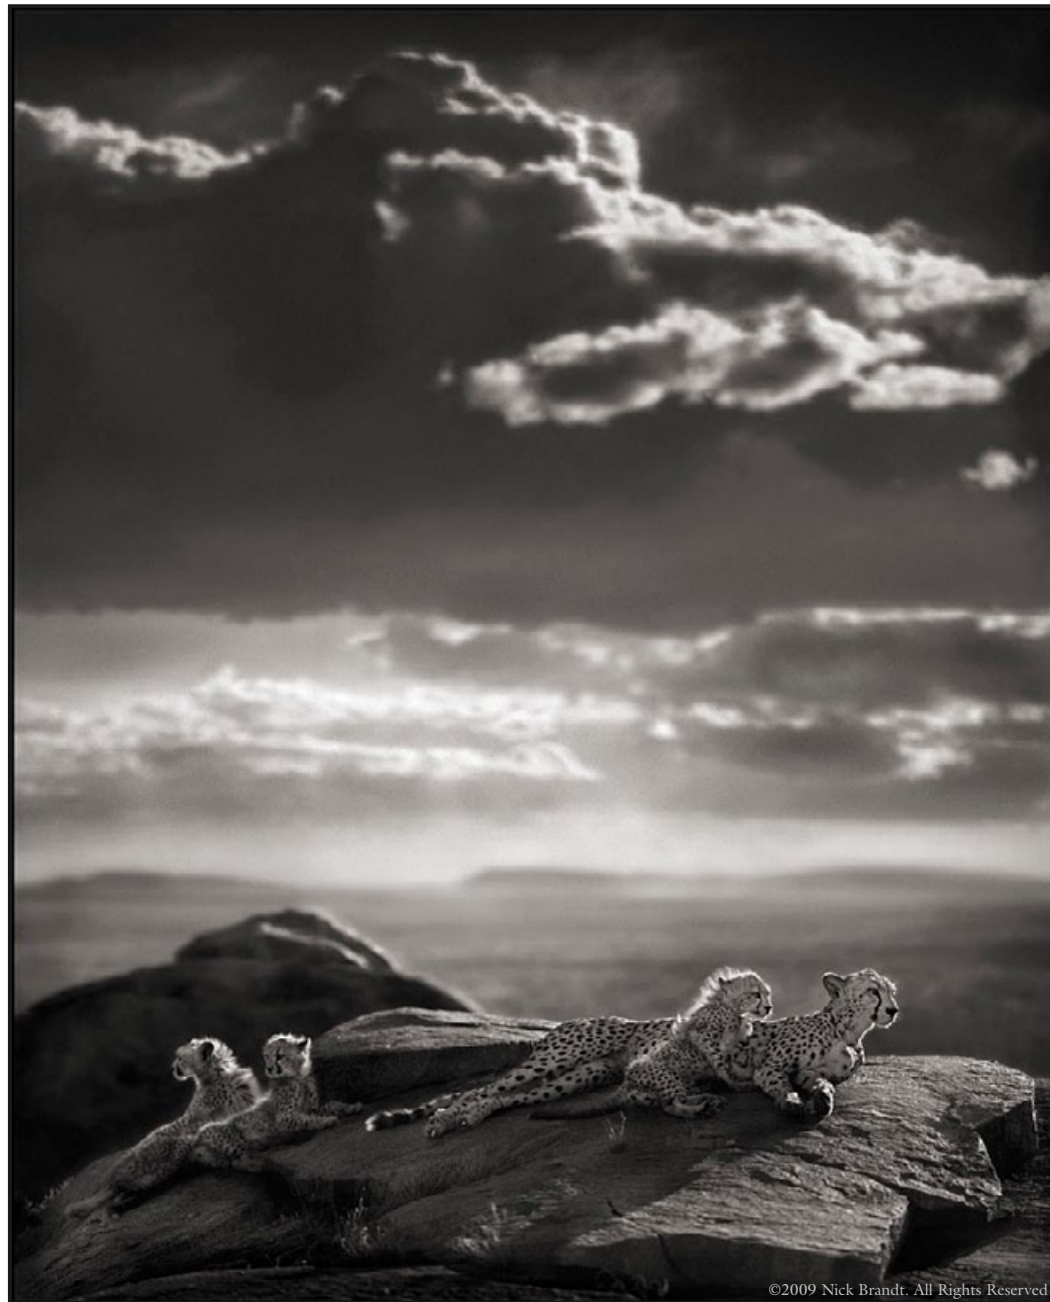

CHEETAH & CUBS LYING ON ROCK
Archival Pigment Ink Print
signed, Nick Brandt

THE IRIS GALLERY OF FINE ART
alison@irisgallery.net
413.429.6878 | 617.895.8951

CHEETAH IN TREE

Archival Pigment Ink Print
signed, Nick Brandt