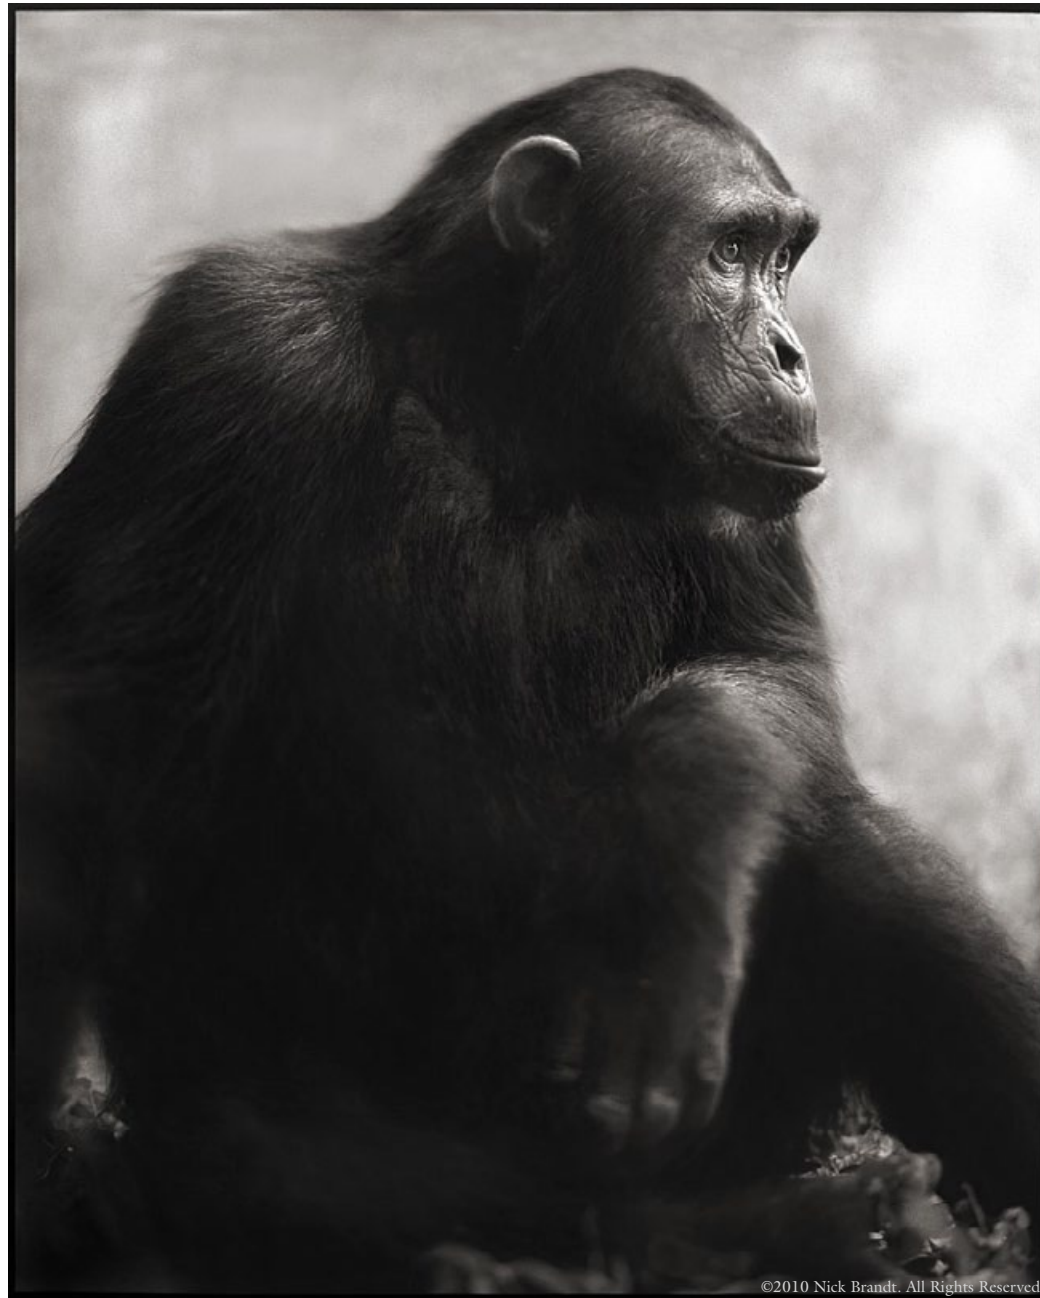

THE IRIS GALLERY OF FINE ART  
*info@irisgallery.net*  
617.895.8951 | 970.429.1010 | 413.429.6878

---

CHIMPANZEE POSING

Archival Pigment Ink Print  
*signed, Nick Brandt*

©2010 Nick Brandt. All Rights Reserved