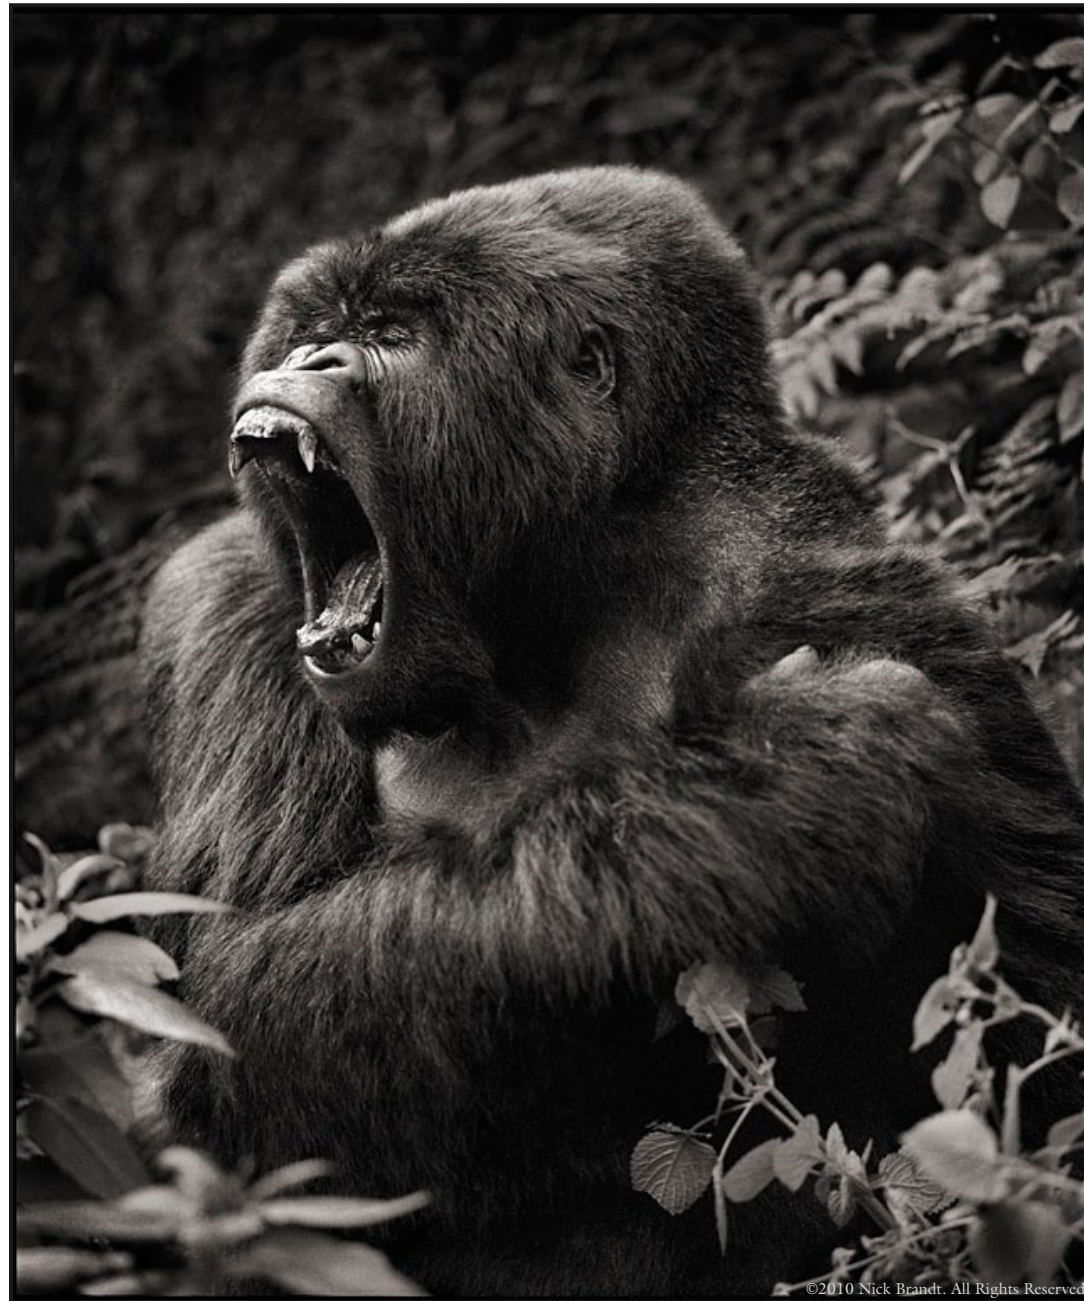

THE IRIS GALLERY OF FINE ART
info@irisgallery.net
617.895.8951 | 970.429.1010 | 413.429.6878

GORILLA BARING TEETH
Archival Pigment Ink Print
signed, Nick Brandt

©2010 Nick Brandt. All Rights Reserved