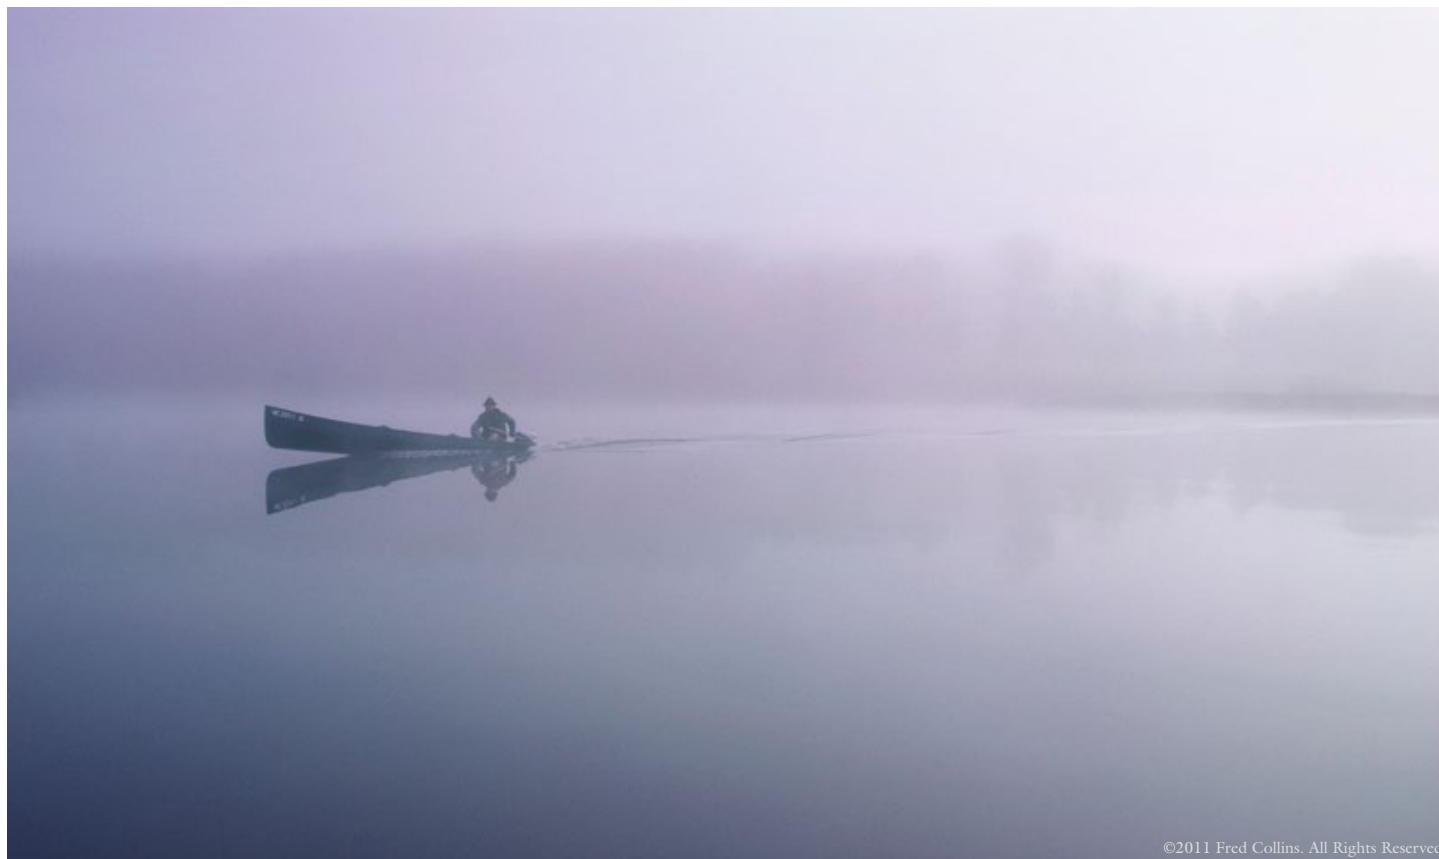

THE IRIS GALLERY OF FINE ART
alison@irisgallery.net
413.429.6878 | 617.895.8951

FLY FISHING ONLY

Archival Pigment Ink Print
signed, Fred Collins

©2011 Fred Collins. All Rights Reserved.